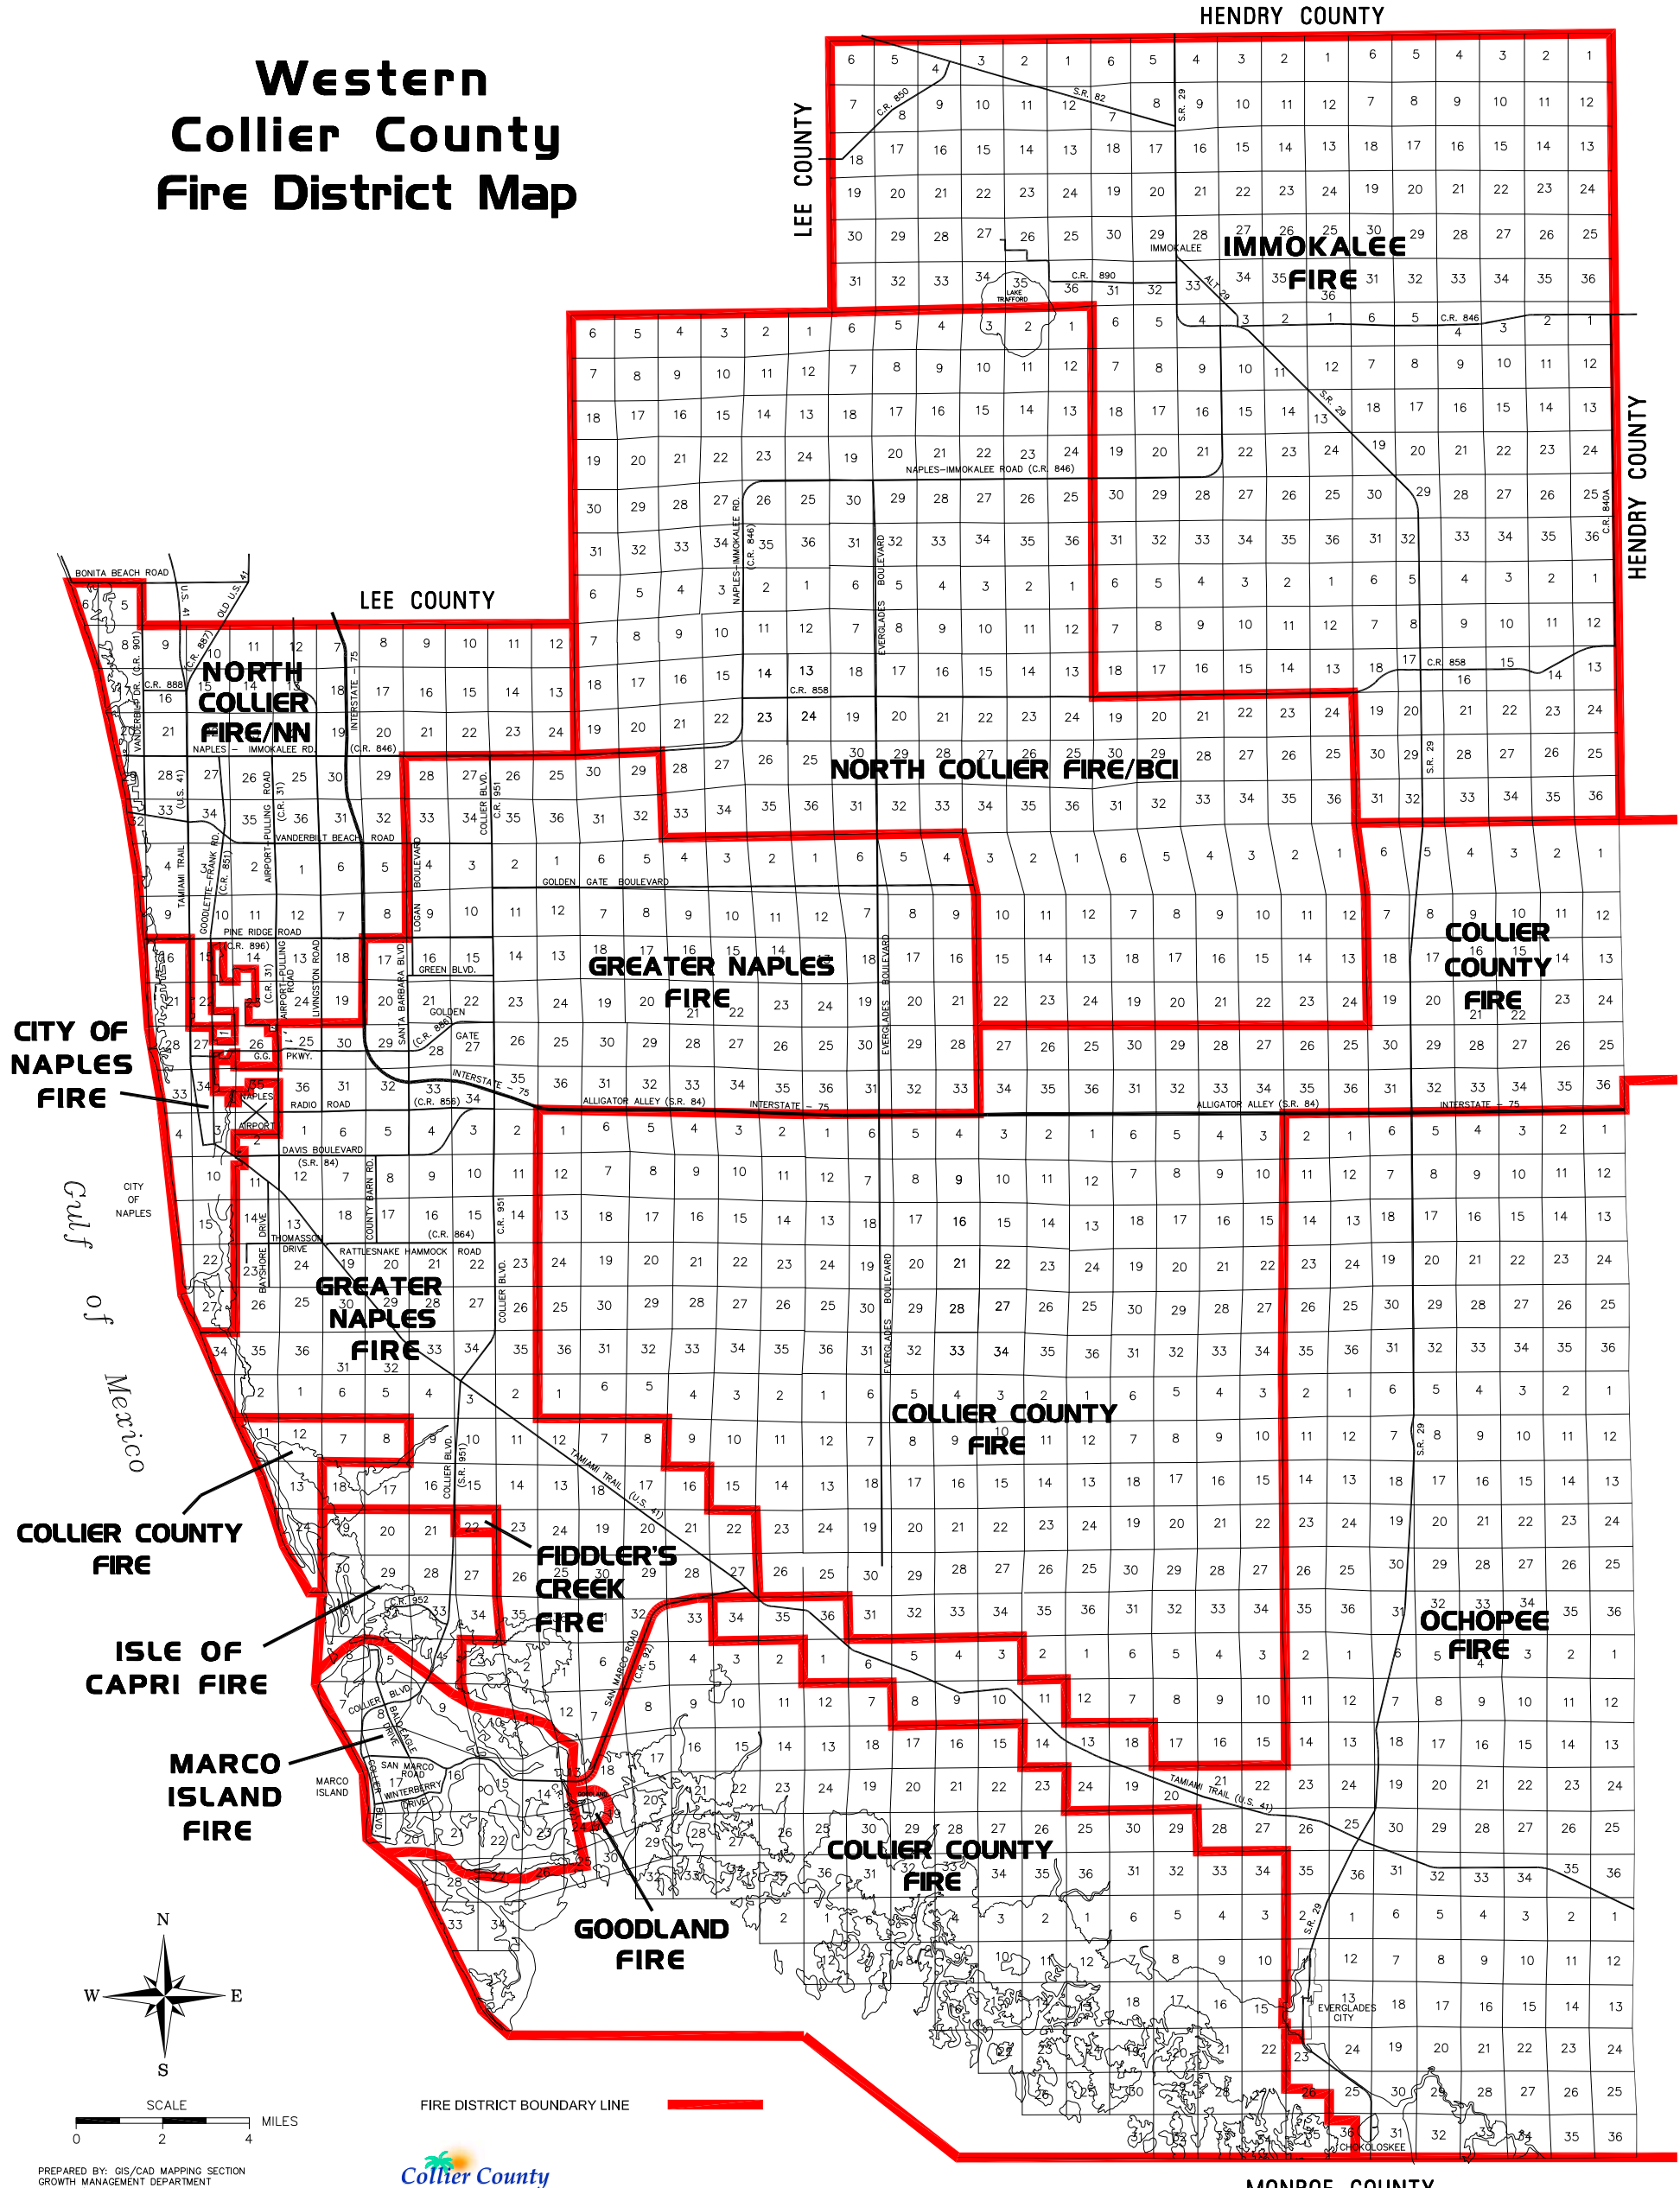

R 25 E

R 26 E

R 27 E

R 28 E

R 29 E

R 30 E

Western Collier County Fire District Map

T 46 S

T 47 S

T 48 S

T 49 S

T 50 S

T 51 S

T 52 S

T 53 S

T 46 S

T 47 S

T 48 S

T 49 S

T 50 S

T 51 S

T 52 S

T 53 S

PREPARED BY: GIS/CAD MAPPING SECTION
GROWTH MANAGEMENT DEPARTMENT
DATE: 7/2015 FILE: 2015-FIRE-17-SECTIONS.DWG

R 25 E

R 26 E

R 27 E

R 28 E

R 29 E

R 30 E

HENDRY COUNTY

LEE COUNTY

LEE COUNTY

HENDRY COUNTY

COLLIER COUNTY FIRE

CITY OF NAPLES FIRE

MARCO ISLAND FIRE

ISLE OF CAPRI FIRE

GOODLAND FIRE

FIDDLER'S CREEK FIRE

GREATER NAPLES FIRE

GREATER NAPLES FIRE

NORTH COLLIER FIRE/BCI

NORTH COLLIER FIRE/NN

IMMOKALEE FIRE

COLLIER COUNTY FIRE

OCHOPEE FIRE

COLLIER COUNTY FIRE

MONROE COUNTY

Gulf of Mexico

FIRE DISTRICT BOUNDARY LINE